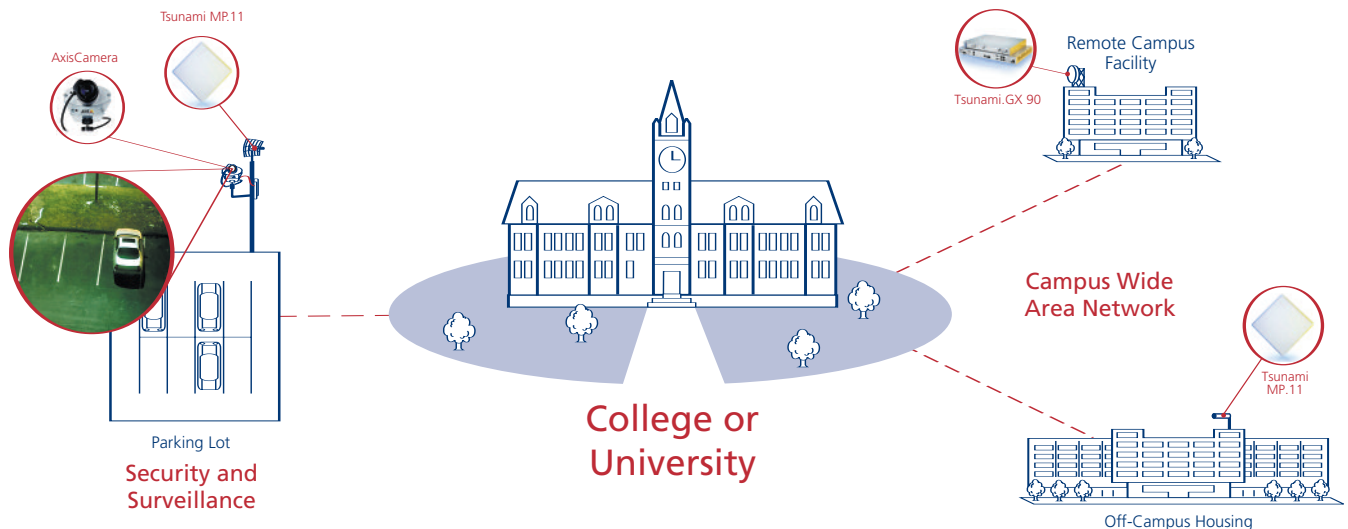

Proxim offers discounts to educational institutions. Contact your Proxim representative today for more information.