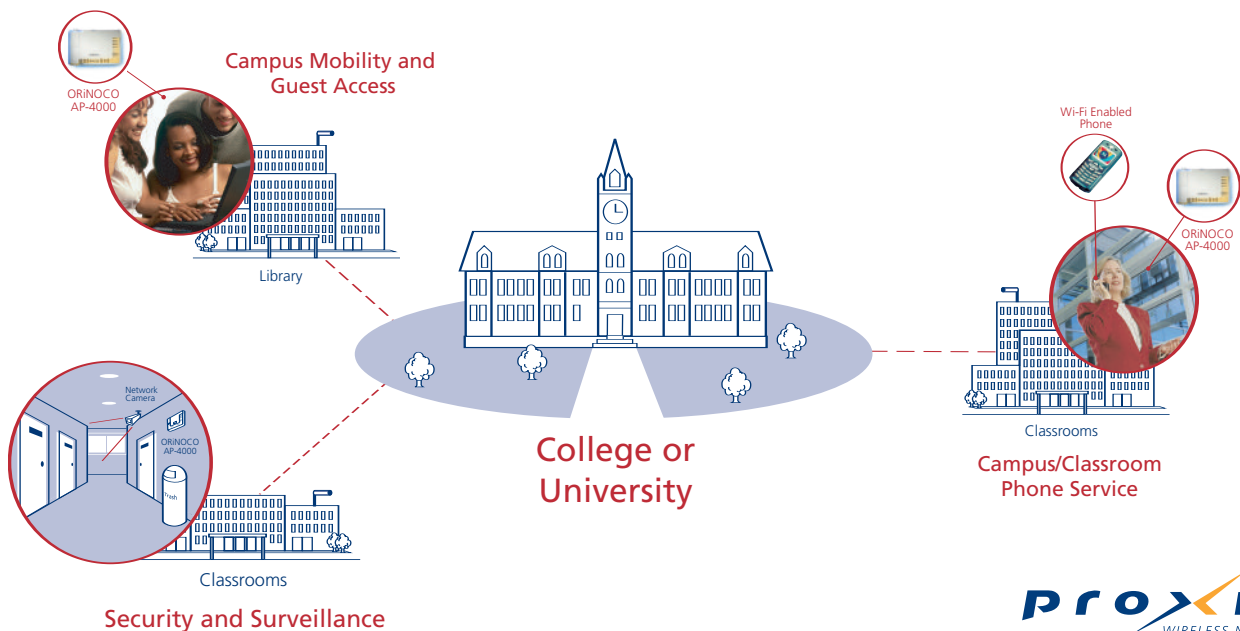

SOLUTION OVERVIEW

Wireless Networking Solutions for Higher Education

Wi-Fi Solutions for Campus-Wide Network Access and Mobility

Proxim provides colleges and universities with feature-rich wireless networking solutions that allow students, faculty and staff to access the Internet and other network resources from anywhere on campus. Robust security and support for multiple VLANs allow schools to also provide services to campus visitors while preventing access to critical data.

A campus-wide wireless network also provides the infrastructure for implementing Wi-Fi VoIP phones for faculty, staff and resident students as well as the installation of IP cameras for added security inside school buildings.

Wireless Networking Applications:

- Student & Faculty Laptop Connectivity
- Guest Internet Access
- Extension of wired network into hard to reach areas
- VoIP Phones for Faculty, Staff, and Students
- Security & Surveillance with IP cameras

ORiNOCO AP-4000

The ORiNOCO AP-4000 is a high performance enterprise-class access point pre-configured with tri-mode providing simultaneous 802.11b/g/a operation and automatic support of all Wi-Fi client types.

All ORiNOCO access points include:

- 802.11i security with AES encryption, WPA2 certified
- Rogue AP detection in both 2.4 GHz and 5 GHz
- Mixed security mode capability with multiple VLAN support, auto channel configuration, adjustable transmit power and load balancing
- Twice the memory of competing APs, ensuring software upgrade capacity
- IEEE 802.3af Power-over-Ethernet for installation in areas without electrical outlets
- Integrated diversity antenna with external antenna option
- Plenum rating, Kensington lock slot, and other important safety features