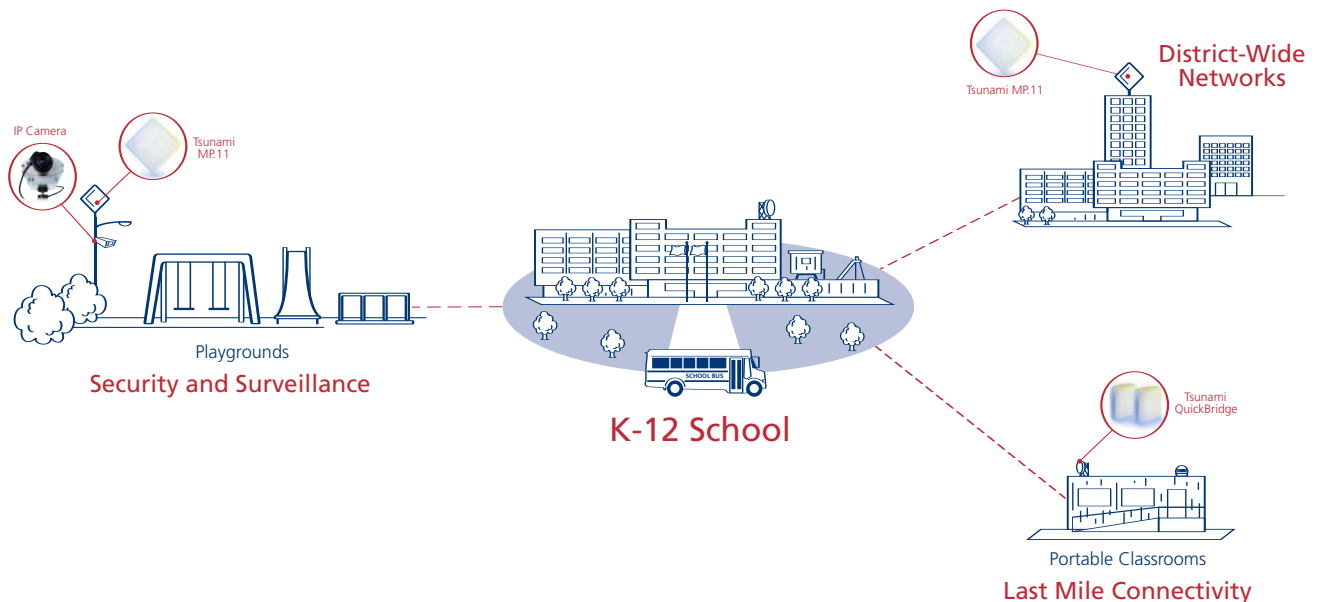

Visit Proxim at www.proxim.com for other Tsunami broadband wireless solutions.