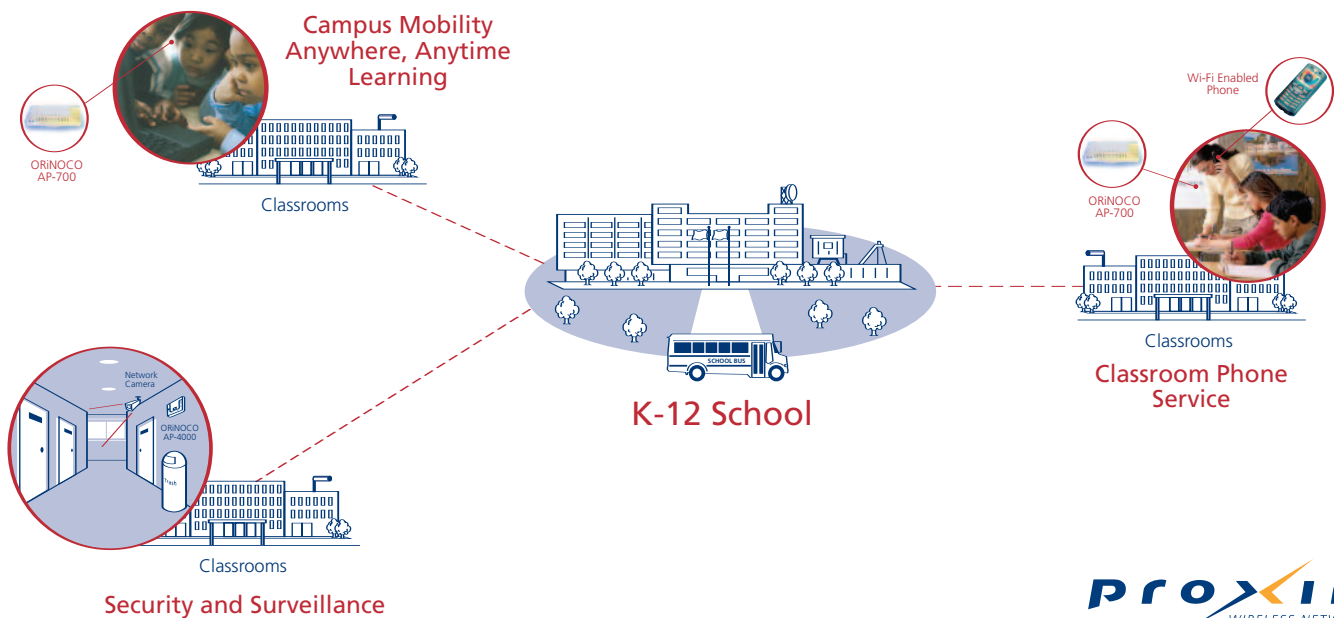

SOLUTION OVERVIEW

Wireless Networking Solutions for K-12 Education

Wi-Fi Solutions for Campus Mobility and Anytime, Anywhere Learning

Proxim provides schools with economical wireless networking solutions that allow students and teachers to access the Internet and network resources, such as printers and file servers, from anywhere on school grounds.

A school-wide wireless network also provides the infrastructure for implementing Wi-Fi VoIP phones for teachers and administrative staff as well as the installation of IP cameras for added security inside school buildings.

K-12 Wireless Networking Applications:

- Student & teacher laptop connectivity
- Mobile labs with wireless laptop carts
- Quick and easy deployment of desktop computers in classrooms and labs
- VoIP phones for teachers and staff
- Security & surveillance with IP cameras

ORiNOCO AP-700

The ORiNOCO AP-700 is an affordable, entry-level access point with user-selectable 802.11b/g or 802.11a operation and robust support for voice and video applications.

The AP-700 features include:

- 802.11i security with AES encryption, WPA2 certified
- Rogue AP detection in both 2.4 GHz and 5 GHz
- Mixed security mode capability with multiple VLAN support, auto channel configuration, adjustable transmit power and load balancing
- Twice the memory of competing APs, ensuring software upgrade capacity
- IEEE 802.3af Power-over-Ethernet for installation in areas without electrical outlets
- Integrated diversity antenna with external antenna option
- Plenum rating, Kensington lock slot, and other important safety features

ORiNOCO AP-4000