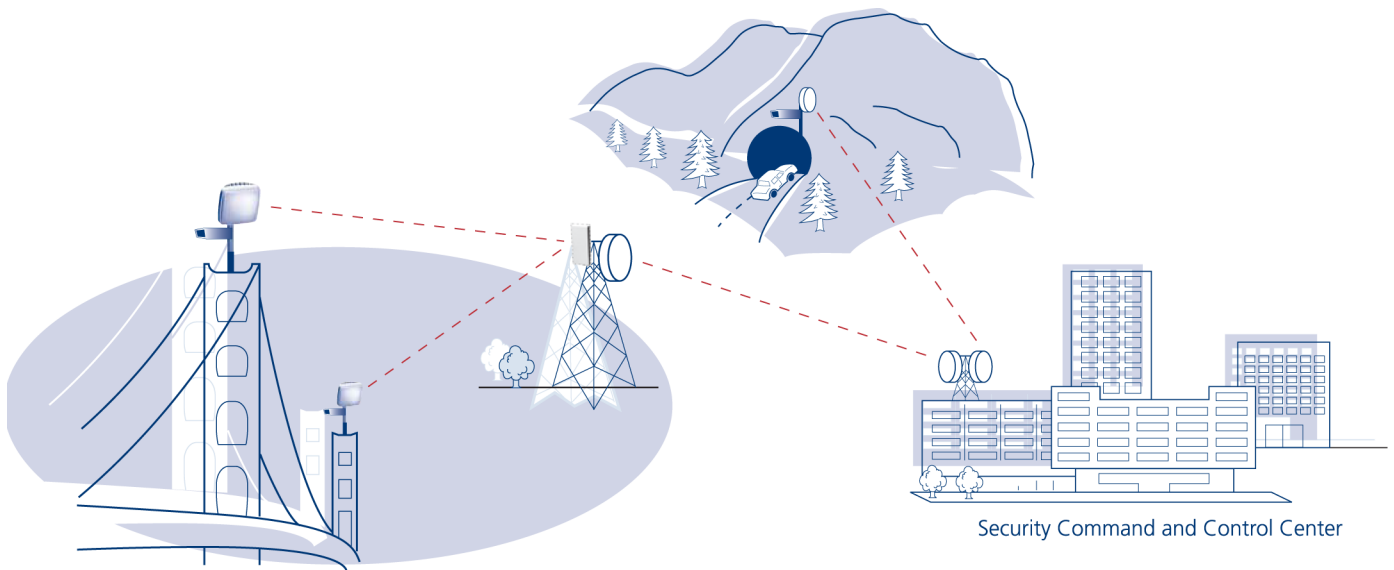

Affordable, rapid deployment is simple

Whether you're concerned with providing security to students on a university campus or safeguarding a national waterway, the challenge is the same: how to connect surveillance cameras in places where running wires is either cost-prohibitive or impossible. Proxim's wireless Ethernet systems provide a simple solution.

Modern security and surveillance video cameras can convert images into Internet protocol (IP) packets that can be easily transmitted using Proxim's Tsunami QB-8100, GX800 and MP-8100 series. Cameras at multiple locations are simply connected to MP-8100 Subscriber Units, which can send the data back to a Base Station located at an organization's security command and control center. If needed, Tsunami QB-8100, GX800 devices can be used to connect to a remote site under surveillance up to 40 miles away from the center. The high-resolution video collected from all the locations can then be downloaded to a large viewing screen at the command and control center.

Reliable, high-speed networks ensure non-stop security

Tsunami users need not worry about dropped packets that could interrupt surveillance. With 99.999% carrier class reliability, Tsunami ensures the continuous transmission of real-time images. Designed to perform in harsh outdoor environments, the systems are virtually weatherproof.